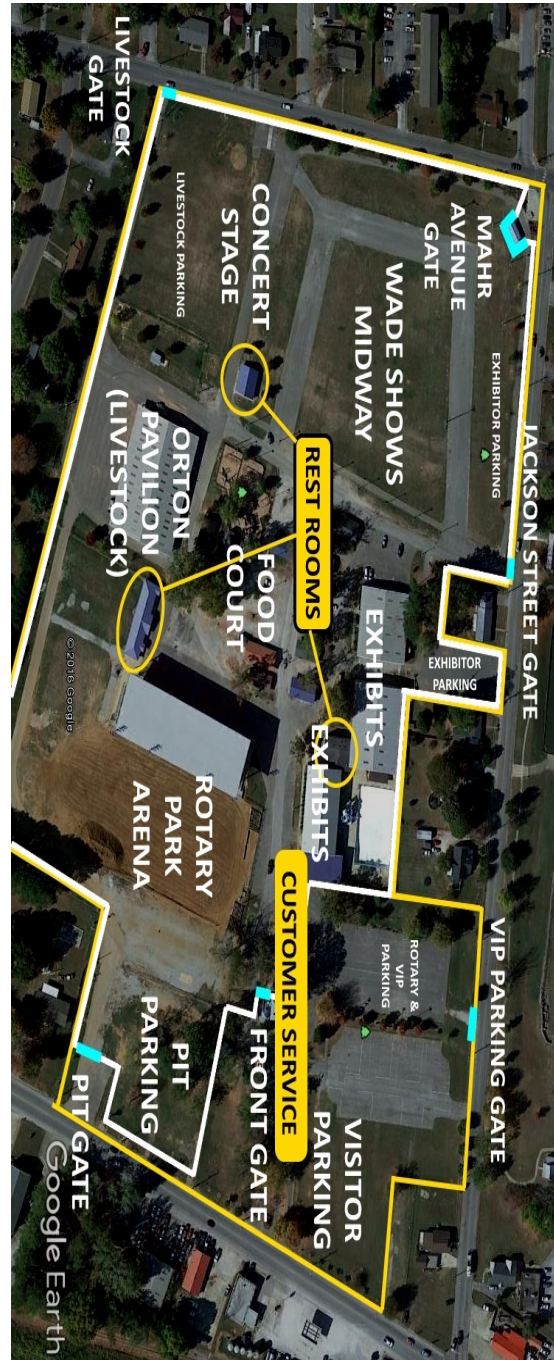

MIDDLE TENNESSEE DISTRICT
FAIR
ROTARY CLUB OF LAWRENCEBURG

IN CONCERT
FRIDAY, SEPT. 30
7:00 PM

GRANGER SMITH

**EVOLUTION TOUR
2022**

MIDGET WRESTLING WARRIORS

WEDNESDAY, SEPTEMBER 28 @ 6:30

[MIDGETWRESTLINGWARRIORS](#)
[@WARRIORMIDGETS](#)
[MIDGETWARRIORS.COM](#)
[MIDGETWRESTLINGWARRIORS](#)

EARLY BIRD DISCOUNT

PURCHASE ON LINE

AUGUST $20.00
SEPTEMBER $25.00

CLICK TO PURCHASE
DISCOUNT GOOD THRU 9/21/22

WADE SHOWS MIDWAY